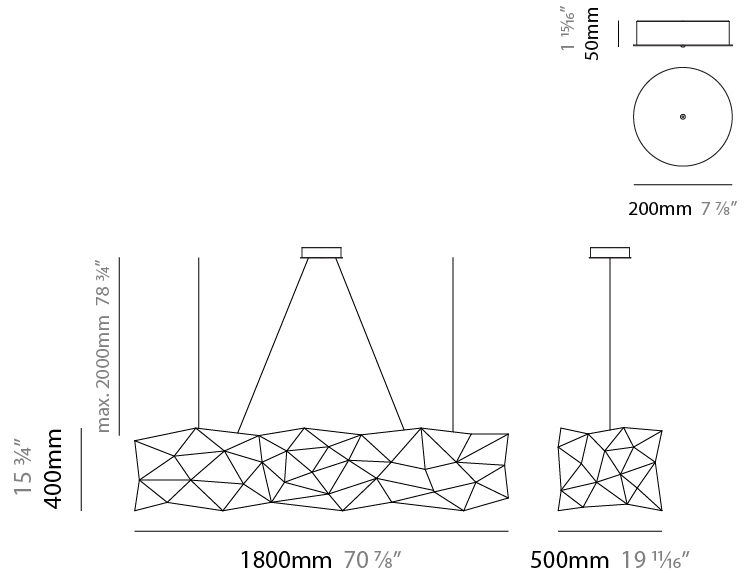

GENERAL

Series: Universe Abstract
Brand: Quasar
Division: Design
Mounting Type: Suspension
Mounting Location: Ceiling
Subcategory: Ambient

PHYSICAL

Shape: Abstract
Length (mm): 1800
Length (in): 70 7/8
Width (mm): 500
Width (in): 19 11/16
Height (mm): 400
Height (in): 15 3/4
Max. Overall Height (mm): 2400
Max. Overall Height (in): 92 1/2
Light Distribution: Omnidirectional
Fixture Finish: [NIC / BRA / BBR](#)
Fixture Material: Metal
Upon Request: Custom Sizes

ELECTRICAL

Number of Lamps: 60 + 1
Lamp Type: LED Retrofit
Input Wattage (W): 26.8
Bulb Included: Bulb Included
Max. Wattage Per Lamp (W): 0.33 + 7
Lamp Base: E10 + GU10
Dimming: [Non-Dimming / Phase Dimming (120vac Only)](#)
Driver Included: Yes
Driver Location: Integrated
Driver Type: Constant Voltage - 120/277Vac
Driver Class: Class 2
Input Voltage (V): 120 - 277
Output Voltage (V): 12
Lamp Voltage (V): 12
Upon Request: (Not included - see components) Integral: 0-10Vdc dimming

LED

Color Temperature (°K): [2600 / 3000 / 3500](#)
CRI: >90 CRI
Lamp Life (hrs): 50000

OPTICAL

RATINGS AND CERTIFICATIONS

Certified By: Certified for North American Standards
IP rating: IP20

PROJECT _____
TYPE _____
SPECIFIER _____
QUANTITY _____
DATE _____