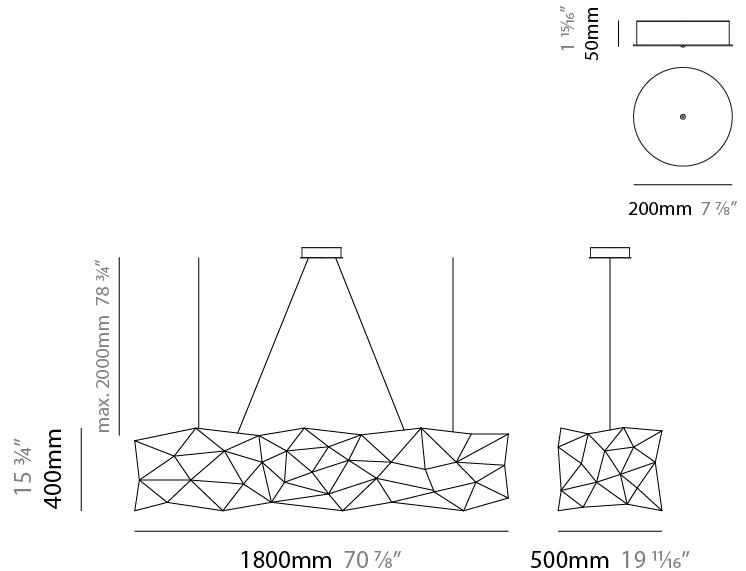

GENERAL

Series: Universe Abstract
Brand: Quasar
Division: Design
Mounting Type: Suspension
Mounting Location: Ceiling
Subcategory: Ambient

PHYSICAL

Shape: Abstract
Length (mm): 1800
Length (in): 70 ⁷/₈
Width (mm): 500
Width (in): 19 ¹¹/₁₆
Height (mm): 400
Height (in): 15 ³/₄
Max. Overall Height (mm): 2400
Max. Overall Height (in): 92 ¹/₂
Light Distribution: Omnidirectional
Weight (kg): 4.5
Weight (lbs): 9.9
[Fixture Finish: NIC / BRA / BBR](#)
Fixture Material: Metal
Upon Request: Custom Sizes

ELECTRICAL

Number of Lamps: 60
Lamp Type: LED Retrofit
Input Wattage (W): 21.78
Bulb Included: Bulb Included
Max. Wattage Per Lamp (W): 0.33
Lamp Base: E10
[Dimming: Non-Dimming / Phase Dimming (120vac Only)](#)
Driver Included: Yes
Driver Location: Integrated
Driver Type: Constant Voltage - 120/277Vac
Driver Class: Class 2
Input Voltage (V): 120 - 277
Output Voltage (V): 12
Lamp Voltage (V): 12
Upon Request: (Not included - see components) Integral: 0-10Vdc dimming

LED

[Color Temperature (°K): 2600 / 3000 / 3500](#)
Max. Delivered Lumen (lm): 1380 (2600K)
CRI: >90 CRI
Lamp Life (hrs): 50000

OPTICAL

RATINGS AND CERTIFICATIONS

Certified By: Certified for North American Standards
IP rating: IP20

PROJECT	_____
TYPE	_____
SPECIFIER	_____
QUANTITY	_____
DATE	_____